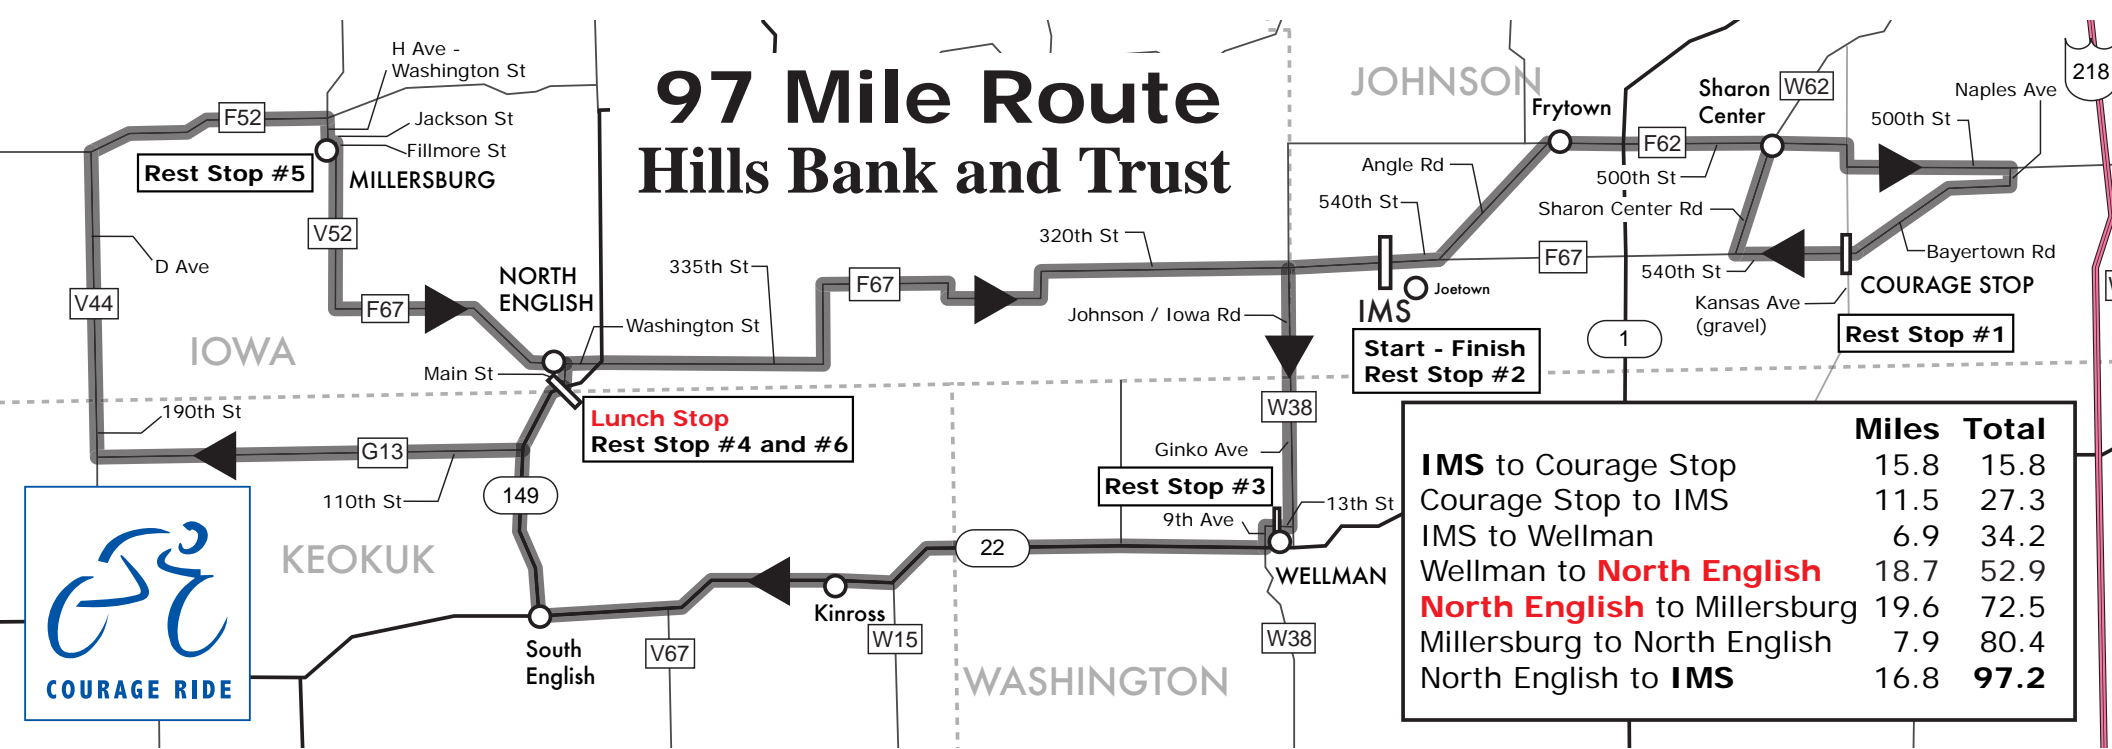

97 Mile Route Hills Bank and Trust

	Miles	Total
IMS to Courage Stop	15.8	15.8
Courage Stop to IMS	11.5	27.3
IMS to Wellman	6.9	34.2
Wellman to North English	18.7	52.9
North English to Millersburg	19.6	72.5
Millersburg to North English	7.9	80.4
North English to IMS	16.8	97.2